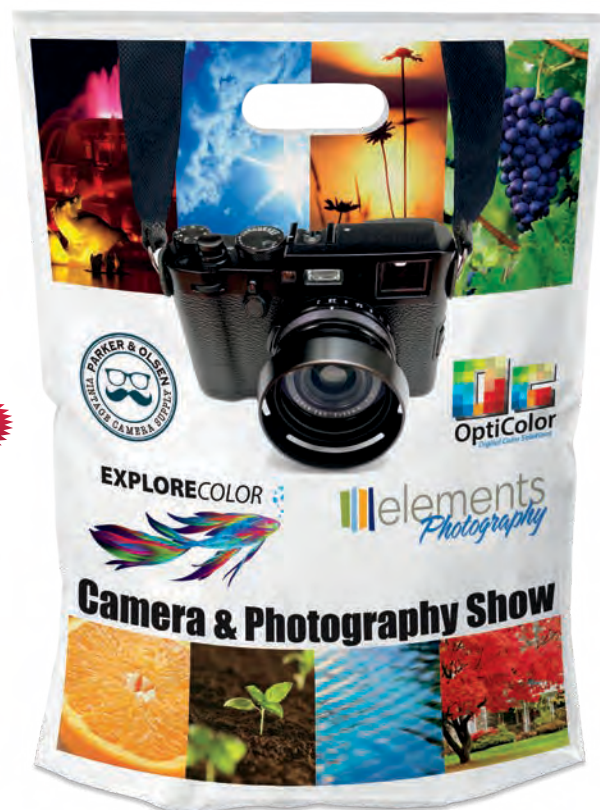

Digital Full-Color Die Cuts

(Additional Digital Full-Color Die Cuts featured on pages 92-93.)

7½W x 9H

2.0 mil. White and Clear.

Imprint	Item #	250	500	1000	3000
DIGITAL FULL COLOR	FC79 1 Side	1.14	0.88	0.74	0.64 A
DIGITAL FULL COLOR	FC79 2 Sides	1.20	0.94	0.80	0.70 A

Shipping: 5 lbs. per box of 500
Imprint Area: Front/Back - 7W x 8H

9W x 13H**

2.0 mil. White and Clear.

Imprint	Item #	250	500	1000	3000
DIGITAL FULL COLOR	FC913 1 Side	1.24	0.98	0.84	0.74 A
DIGITAL FULL COLOR	FC913 2 Sides	1.34	1.08	0.94	0.84 A

Shipping: 16 lbs. per box of 500
Imprint Area: Front - 11½W x 15½H

**FREE
SET-UP!**
Digital Full-Color
Designs

3" GUSSET

12W X 16½H X 3

	DIGITAL FULL-COLOR
SET-UP	NO SET-UP CHARGE.
RE-ORDER SET-UP	NO SET-UP CHARGE.
ADDITIONAL LOCATION	Refer to product pricing above.
ADDITIONAL COLOR	N/A
PRODUCTION TIME *	8 business days after all final approvals.
COLUMN PRICING	Per bag, multi-color imprint, per side(s). No set-up charge.
VARIABLE DATA PRICING***	\$ 0.06 Per bag, multi-color imprint, per side (A.)
ART SPECS / IMPRINT COLORS	Refer to pages 192-194, 201.
RUSHES & ADDITIONAL SERVICES	Refer to pages 134-135, 192-194.